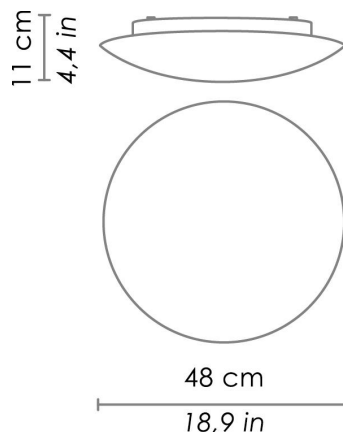

BIS BAYONET

WALL

Wall-ceiling lamps with diffuser in mouth-blown, satin-finish opal triplex glass; white painted metal frame. Twist-lock system for the glass component. The product is suitable for indoor use only.

CODE	COLOR
ZA-LL6113-	White ○

DIMENSIONS AND HOLES	
Dimensions	Ø 48 cm / Ø 18,9 in

ILLUMINOTECHNICAL SPECIFICATIONS	
Source	E26
Type	Bulb E27
Total Watt	2 x 60W Max

ILLUMINOTECHNICAL SPECIFICATIONS	
Driver	N/A
Voltage	120 V
Frequency	50/60 Hz